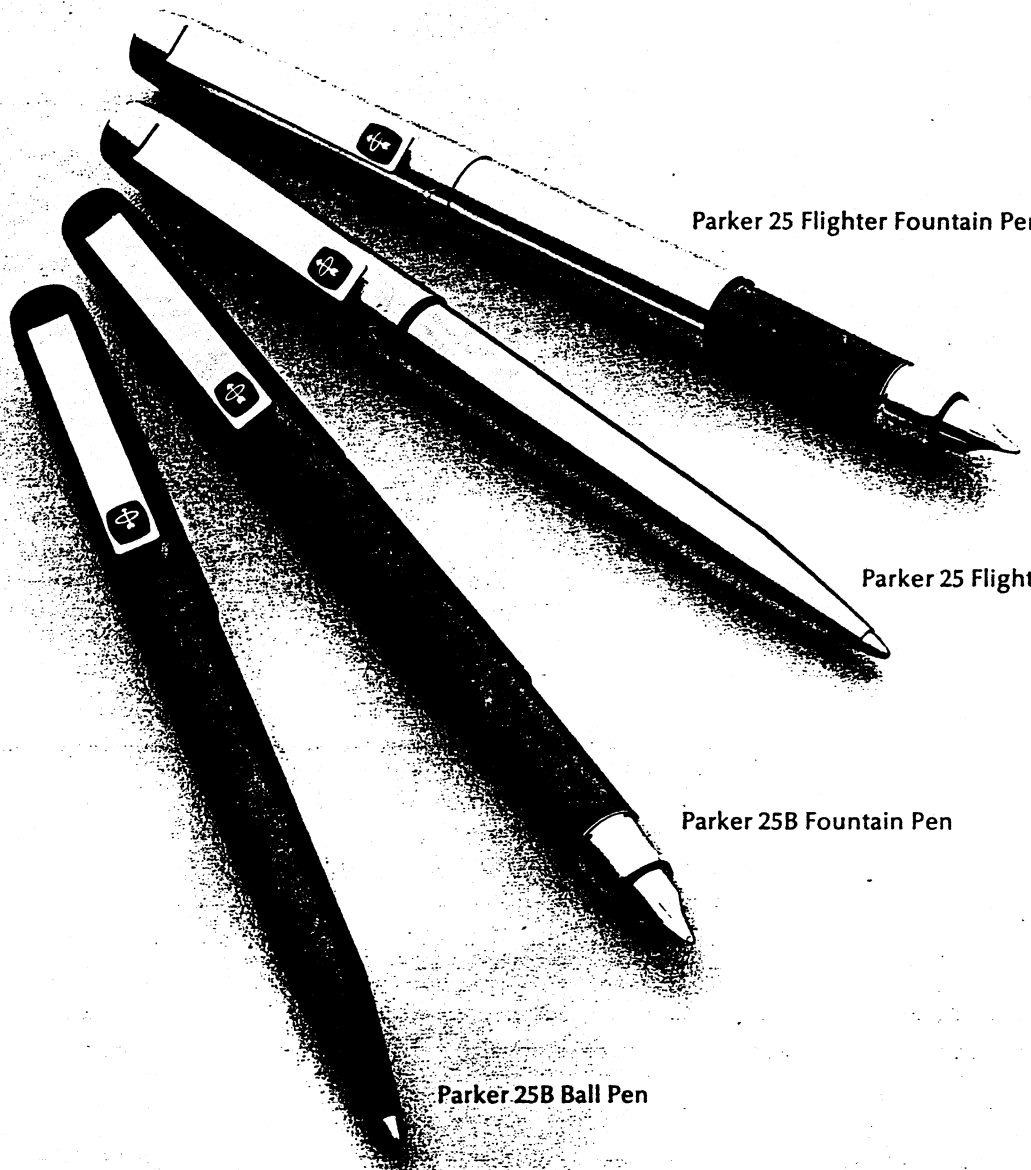

PARKER 25

Parker 25 Flighter Fountain Pen

Parker 25 Flighter Ball Pen

Parker 25B Fountain Pen

Parker 25B Ball Pen